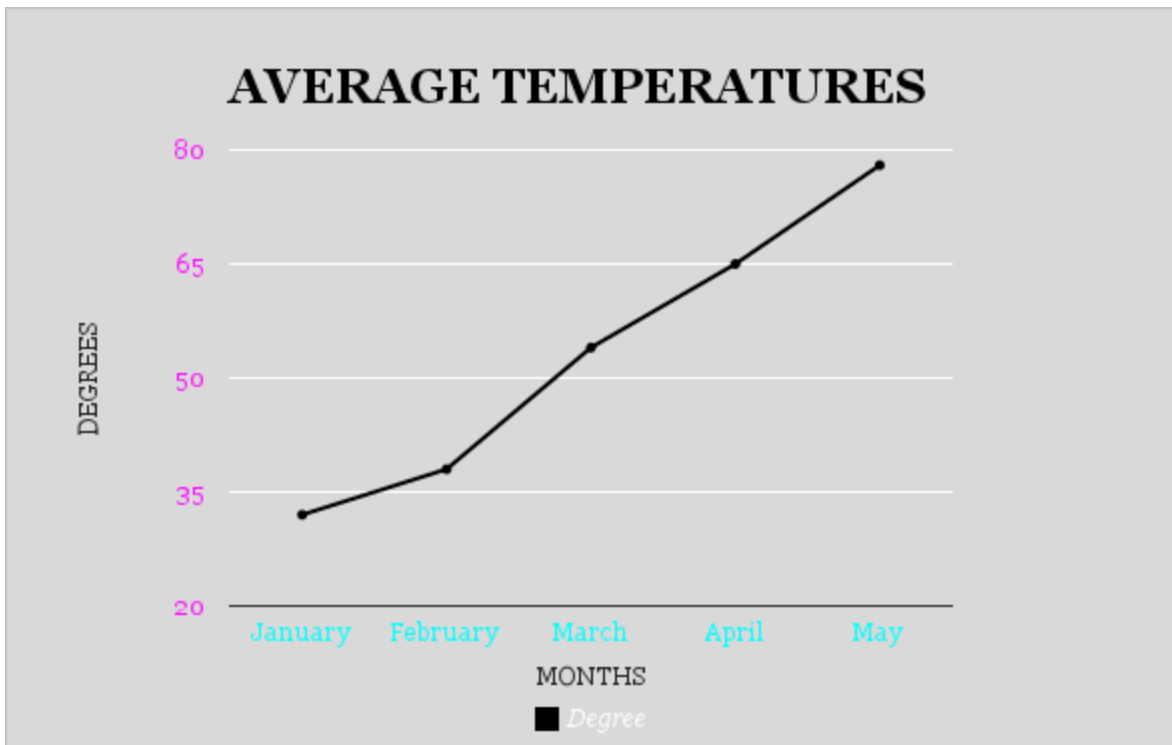

RAINFALL BY SEASON

	Inches
Winter	10
Spring	15
Summer	6
Fall	8
Total	39

RAINFALL BY SEASON