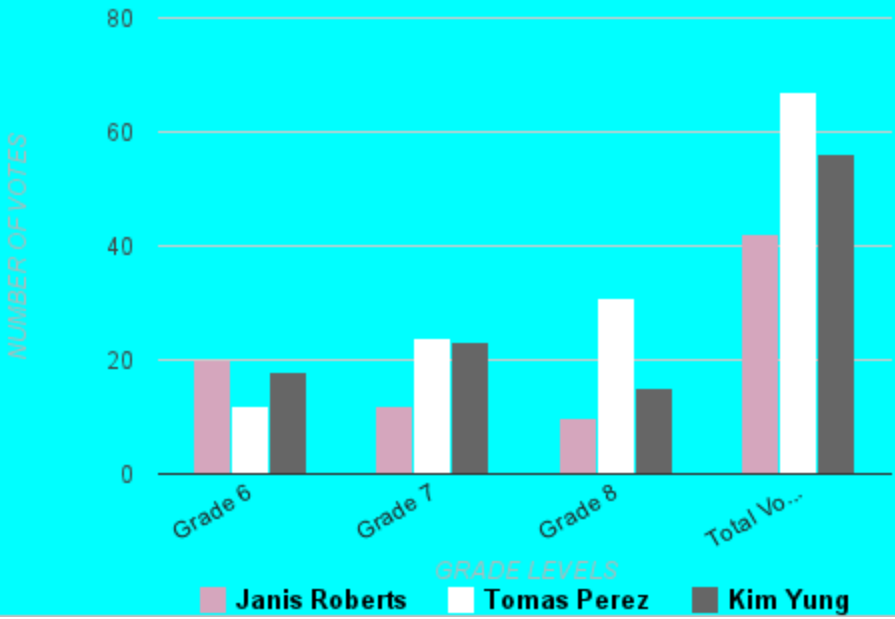

Student Council Election				
Votes Recieved				
	Grade 6	Grade 7	Grade 8	Total Votes
Janis Roberts	20	12	10	42
Tomas Perez	12	24	31	67
Kim Yung	18	23	15	56

STUDENT COUNCIL ELECTION

AVERAGE TEMPERATURES

Month	Degree
January	32
February	38
March	54
April	65
May	78